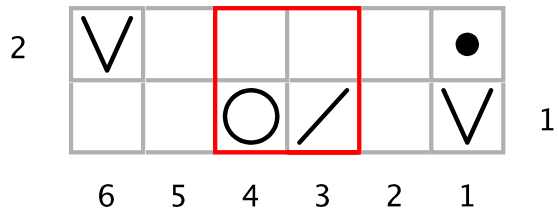

Left Bias

Right Bias

Key

-  RS: knit
WS: purl
-  slip p-wise wyif
-  yo
-  ssk
-  k2tog
-  RS: purl
WS: knit
-  repeat