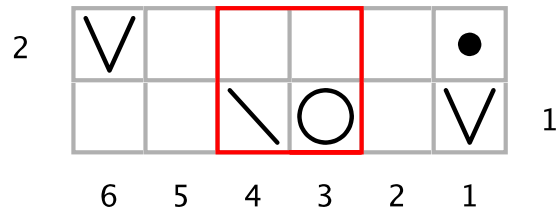

Left Bias

Right Bias

Key

-  RS: knit
WS: purl
-  slip p-wise wyif
-  yo
-  ssk
-  k2tog
-  RS: purl
WS: knit
-  repeat