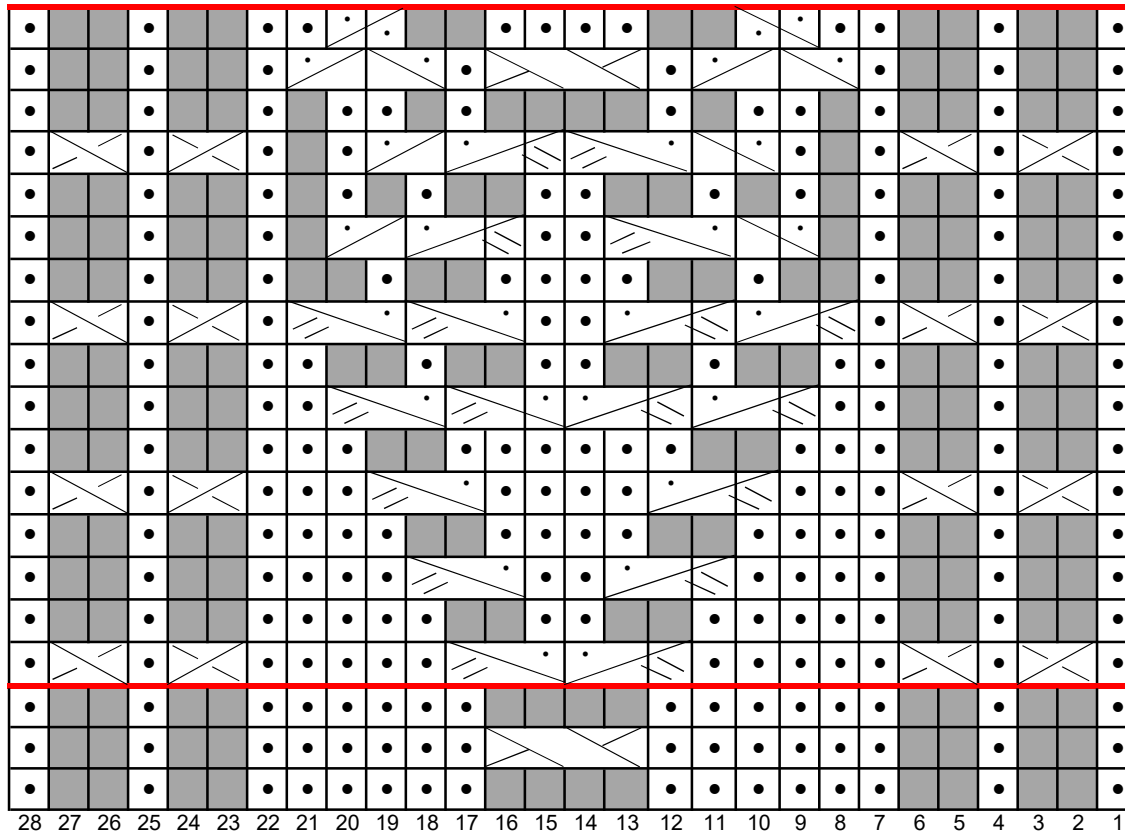

# Step Into Love Socks

## Small

### Stitch Key

-  K (RS); P (WS)
-  P (RS); K (WS)
-  LT
-  RT
-  LT-purl
-  RT-purl
-  PC2F
-  PC2B
-  3-st LPC
-  3-st RPC
-  C4F
-  Pattern Repeat