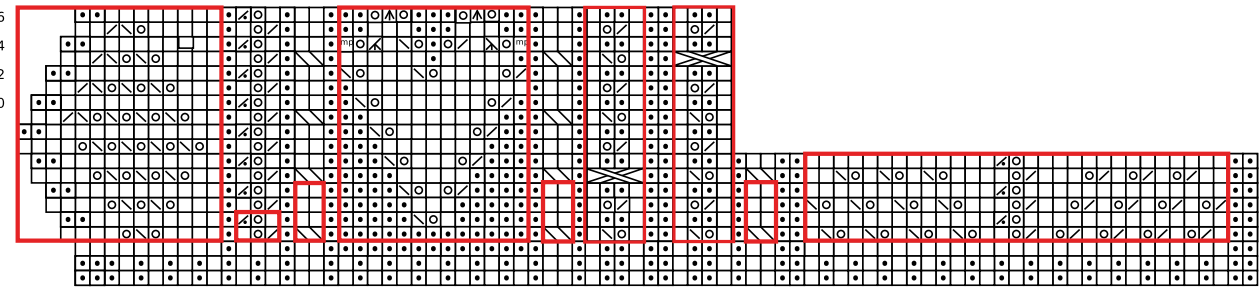

Key

- knit on RS, purl on WS
- ▣ purl on RS, knit on WS
- ▤ k2tog on RS
- ▥ ssk on RS
- ▦ k2tog on WS
- ⊙ yo
- ⊠ sl 1-k2tog-ssso
- ▨ 1x2x1 RC
- ▩ 1x2x1 LC
- ▧ RT
- ▨ LT
- ▧ k3tog
- ▩ sssk
- ⊠ make 1 purl

15
13
11
9
7
5
3
1

Chart D/33 sts Chart C/16 sts Chart B/15 sts Chart A/17 sts

Chart E/55 sts

Chart G/17 sts Chart B/15 sts Chart F/16 sts Chart D/33 sts