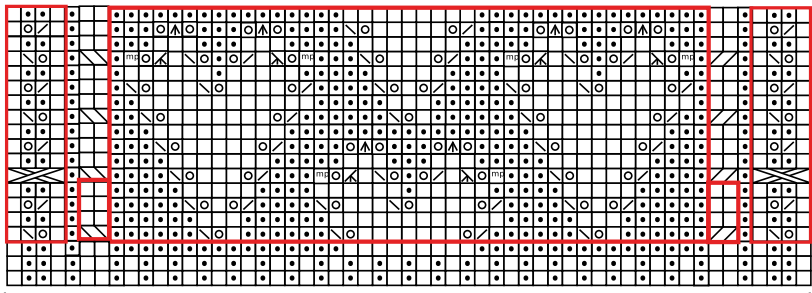

Key

- knit on RS, purl on WS
- ▣ purl on RS, knit on WS
- ▤ k2tog on RS
- ▥ ssk on RS
- ▦ k2tog on WS
- ⊙ yo
- ⊠ sl 1-k2tog-ssso
- ▨ 1x2x1 RC
- ▩ 1x2x1 LC
- ▧ RT
- ▨ LT
- ▧ k3tog
- ▩ sssk
- ⊠ make 1 purl

15
13
11
9
7
5
3
1

Chart D/33 sts Chart C/16 sts Chart B/15 sts Chart A/17 sts

Chart E/55 sts

Chart G/17 sts Chart B/15 sts Chart F/16 sts Chart D/33 sts