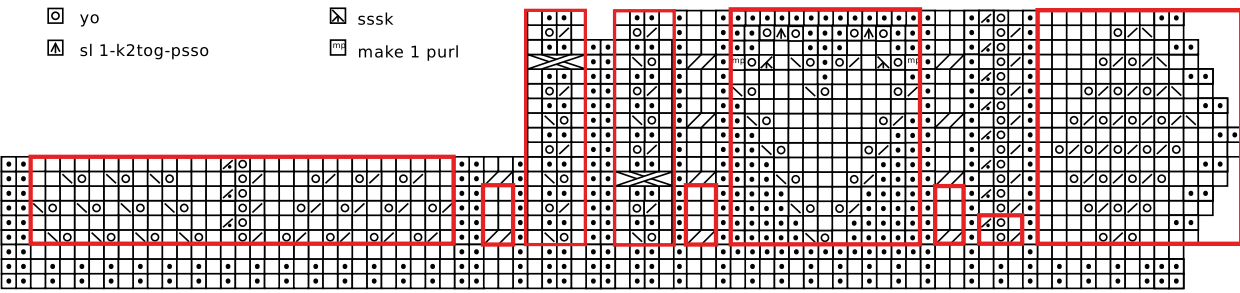

Key

- knit on RS, purl on WS
- ▣ purl on RS, knit on WS
- ▤ k2tog on RS
- ▥ ssk on RS
- ▦ k2tog on WS
- ⊙ yo
- ⊠ sl 1-k2tog-ssso
- ▨ 1x2x1 RC
- ▩ 1x2x1 LC
- ▧ RT
- ▨ LT
- ▧ k3tog
- ▩ sssk
- ⊠ make 1 purl

15
13
11
9
7
5
3
1

Chart D/33 sts Chart C/16 sts Chart B/15 sts Chart A/17 sts

Chart E/55 sts

Chart G/17 sts Chart B/15 sts Chart F/16 sts Chart D/33 sts