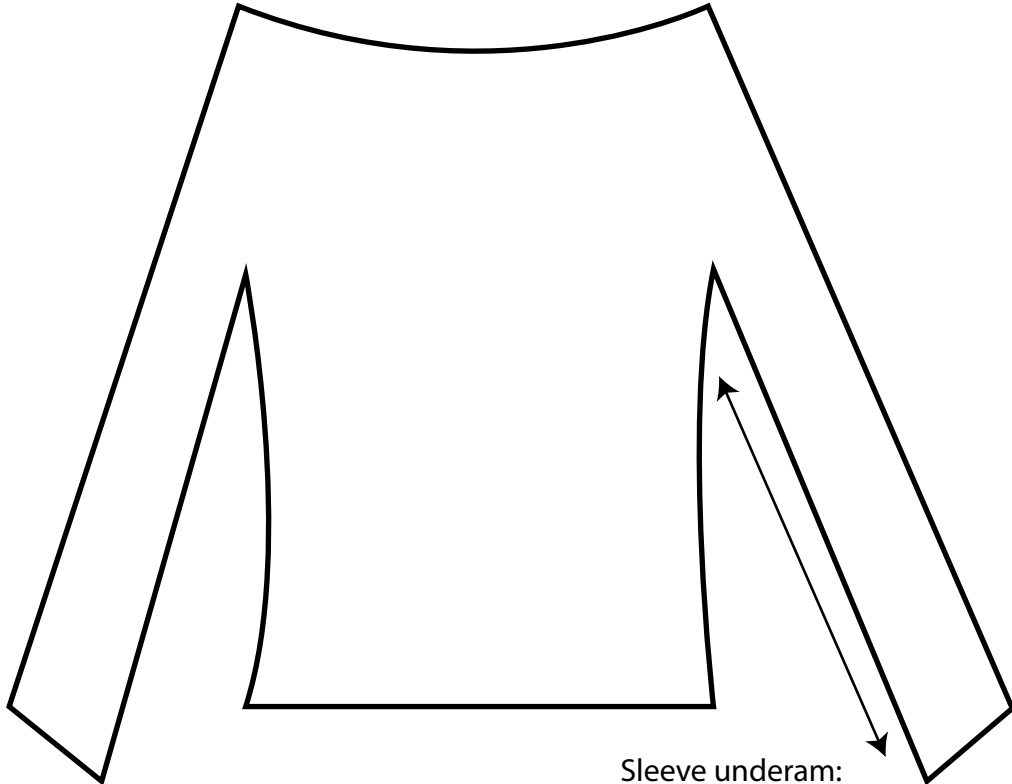

Actual bust:
30(34, 37.5, 41.5,
45.5, 49.5, 53.5)"

Underarm to
lower edge:
14 (14,15, 16
17, 18, 18)"

Sleeve underarm:
18.5 (19, 19.5, 20
20, 21, 21)"