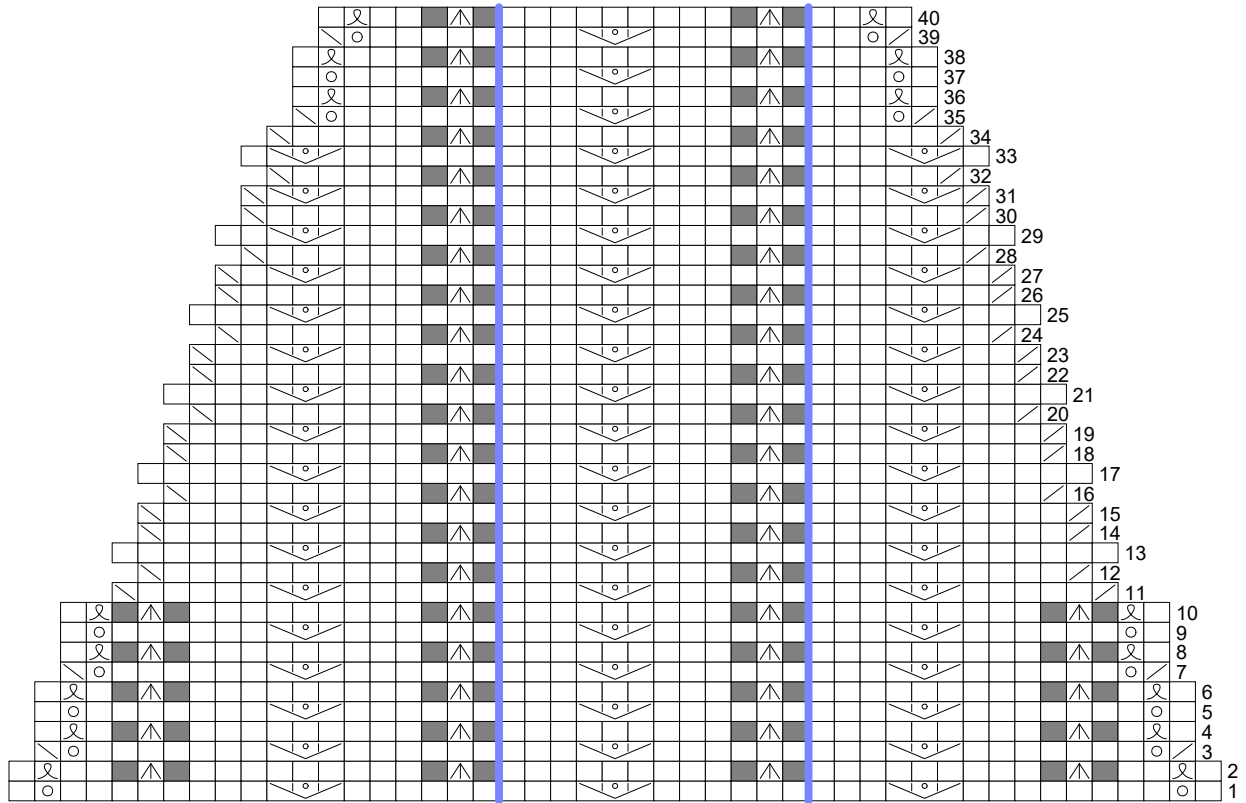

Sleeve Decrease Chart

Stitches

- No stitch
- k
- ⊗ k-tbl
- yo
- ⊖ (k, yo, k) in 1
- ⊕ k2tog
- ⊘ ssk
- ⊙ s2tog-k1-p2sso

Borders

- Pattern Repeat