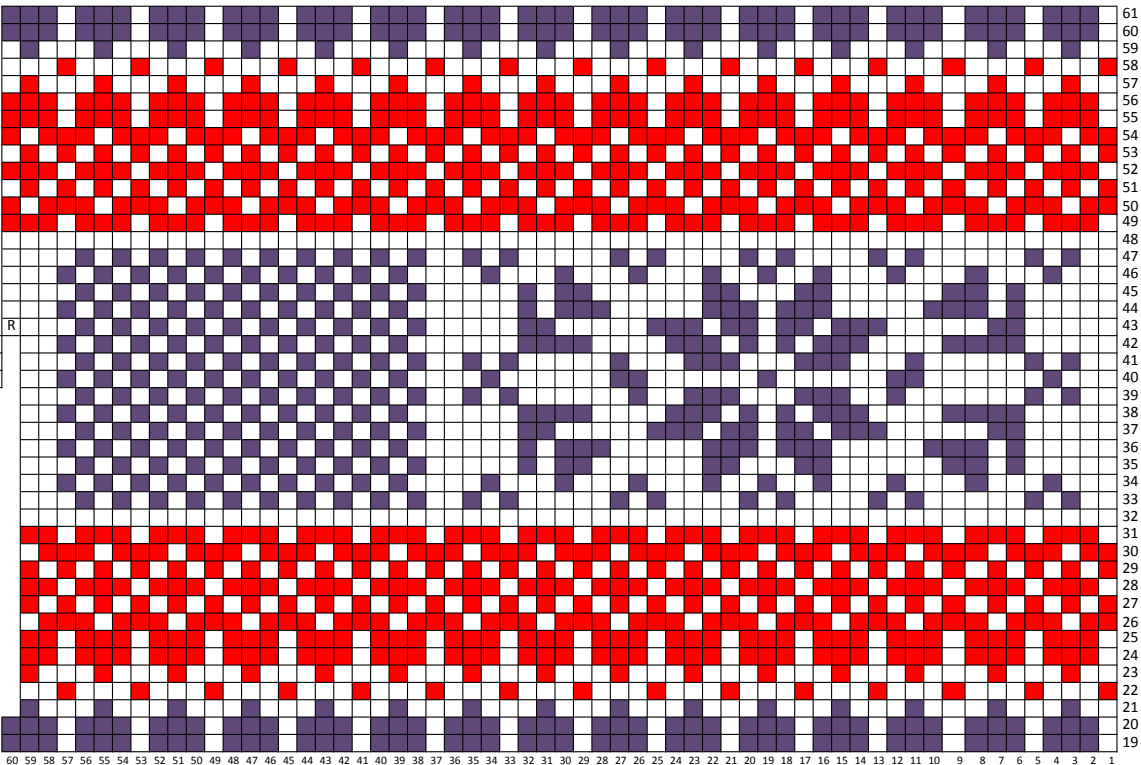

Medium Right-Hand chart

Medium thumb chart

Chart Key:

		MC = Right backwards loop increase
		CC1 = Left backwards loop increase
		CC2 = K2TOG

Medium Left hand chart

Large left hand chart

Large thumb chart

Chart Key:

	= MC		= Right backwards loop increase
	= CC1		= Left backwards loop increase
	= CC2		= K2TOG

Large right hand chart