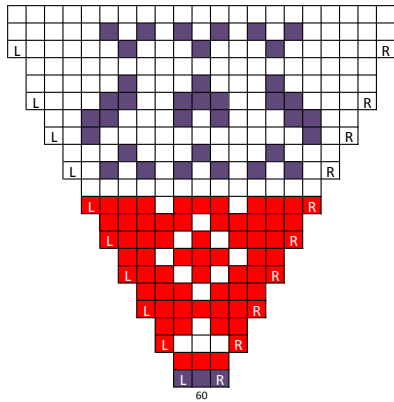

Medium Right-Hand chart

Medium thumb chart

Chart Key:

		MC = Right backwards loop increase
		CC1 = Left backwards loop increase
		CC2 = K2TOG

Medium Left hand chart

Large left hand chart

Large thumb chart

Chart Key:

	= MC		= Right backwards loop increase
	= CC1		= Left backwards loop increase
	= CC2		= K2TOG

Large right hand chart