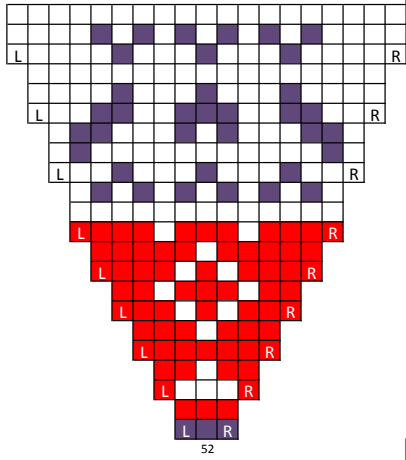

Medium Right-Hand chart

Medium thumb chart

Chart Key:

		MC = Right backwards loop increase
		CC1 = Left backwards loop increase
		CC2 = K2TOG

Medium Left hand chart

Large left hand chart

Large thumb chart

Chart Key:

	= MC		= Right backwards loop increase
	= CC1		= Left backwards loop increase
	= CC2		= K2TOG

Large right hand chart