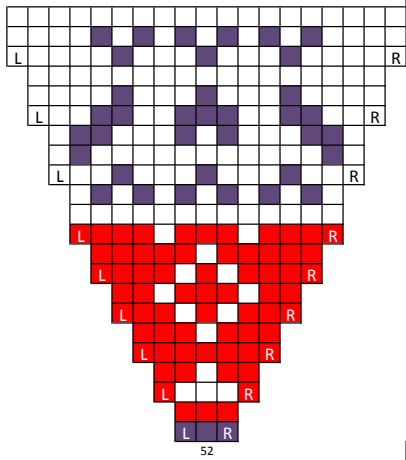

Medium Right-Hand chart

Medium thumb chart

Chart Key:

		MC = Right backwards loop increase
		CC1 = Left backwards loop increase
		CC2 = K2TOG

Medium Left hand chart

Large left hand chart

Large thumb chart

Chart Key:

	= MC		= Right backwards loop increase
	= CC1		= Left backwards loop increase
	= CC2		= K2TOG

Large right hand chart