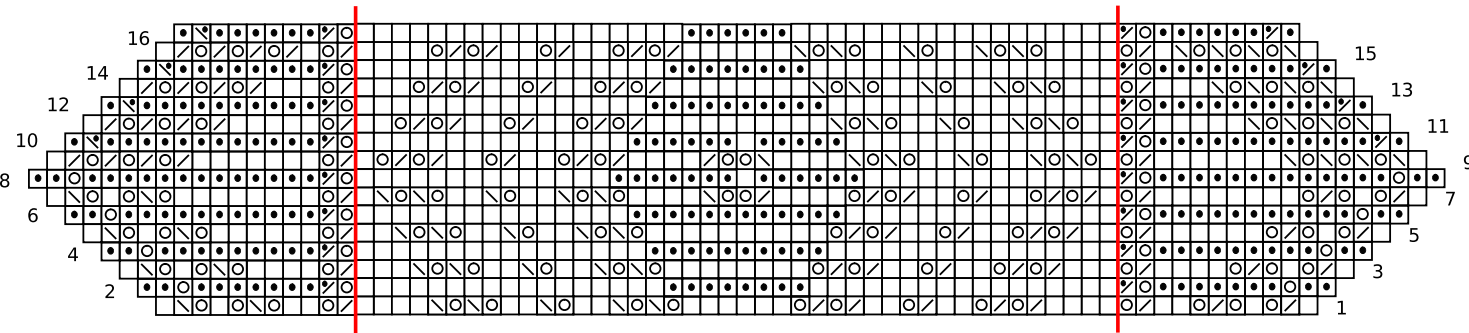

Echo Lace

Key

- knit on RS, purl on WS
- purl on RS, knit on WS
- ssk
- k2tog on RS
- k2tog on WS
- sl 1, k2tog, pssso
- yo