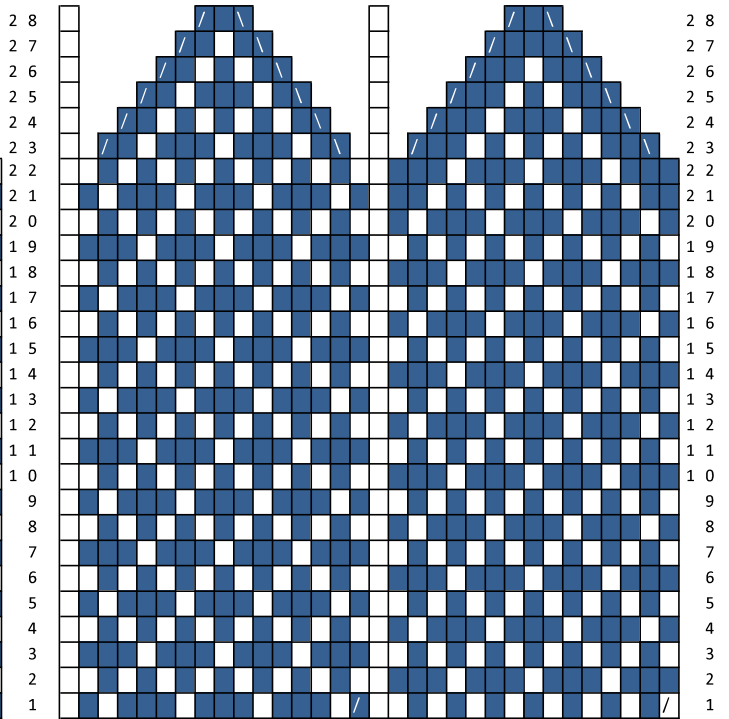

Medium left thumb chart

Medium right thumb chart

Large left thumb chart

Large right thumb chart

Chart Key:

 = MC	 = K2TOG
 = CC	 = SSK