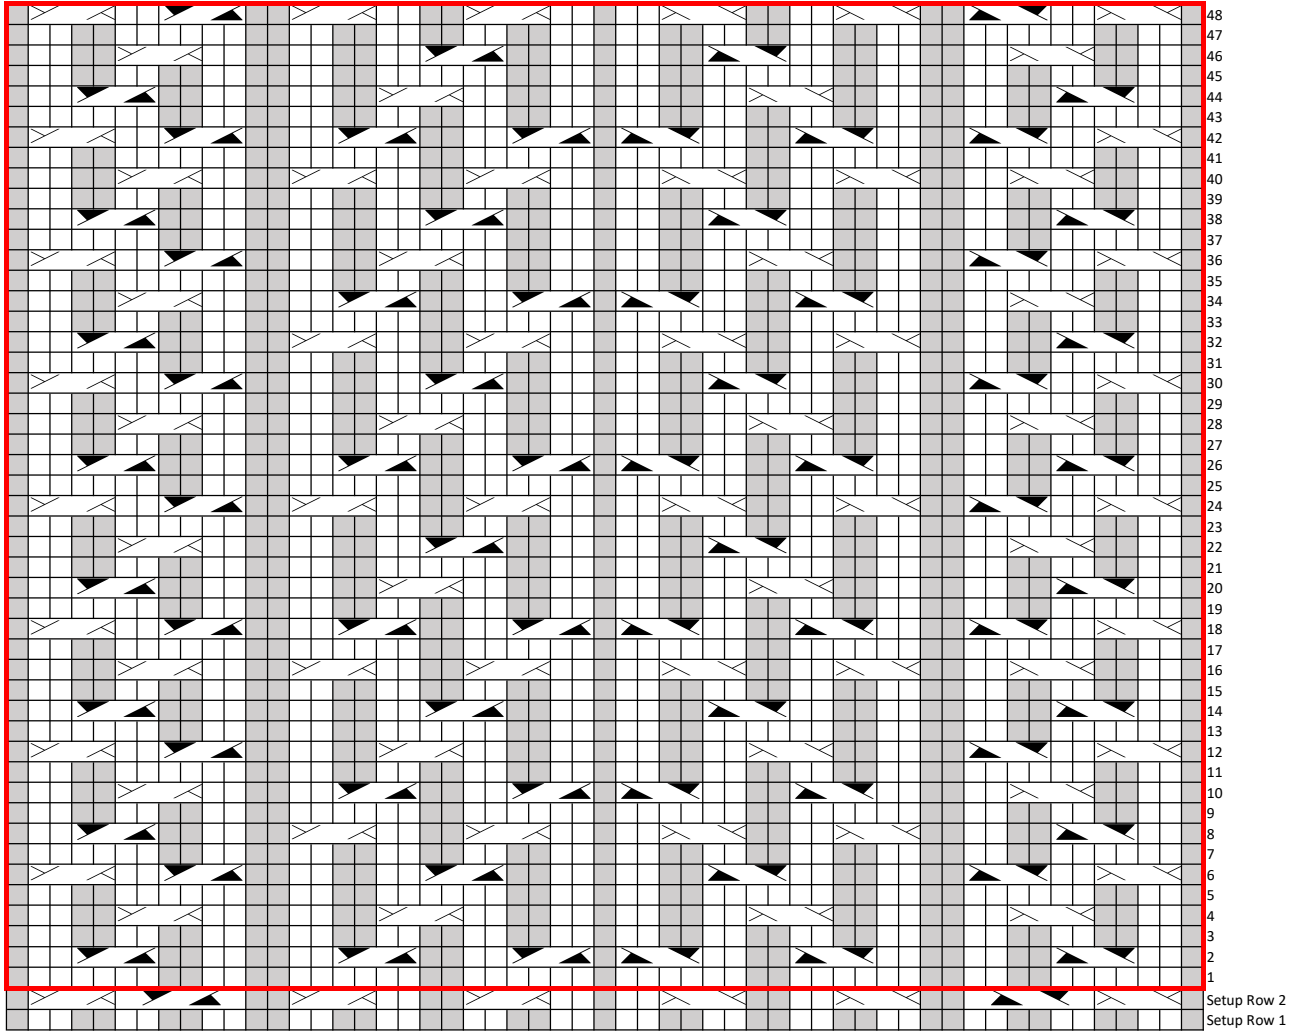

Center Cable Chart

Key	
<input type="checkbox"/>	Knit on RS, Purl on WS
<input checked="" type="checkbox"/>	Purl on WS, Knit on RS
	2/2 LC
	2/2 LPC
	2/2 RC
	2/2 RPC
	Repeat