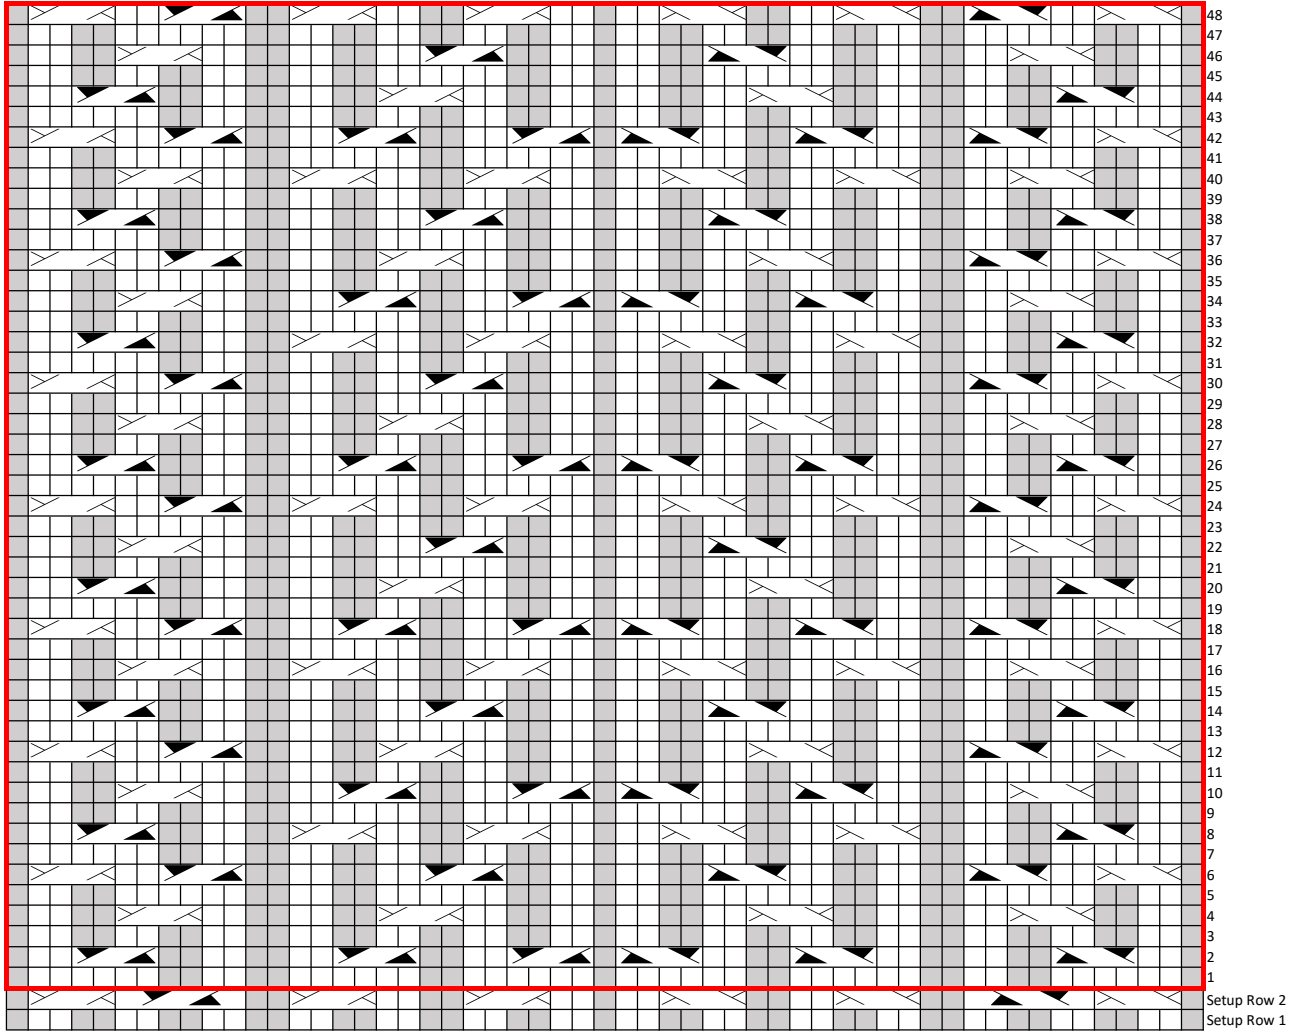

Center Cable Chart

Key	
<input type="checkbox"/>	Knit on RS, Purl on WS
<input checked="" type="checkbox"/>	Purl on RS, Knit on WS
	2/2 LC
	2/2 LPC
	2/2 RC
	2/2 RPC
	Repeat