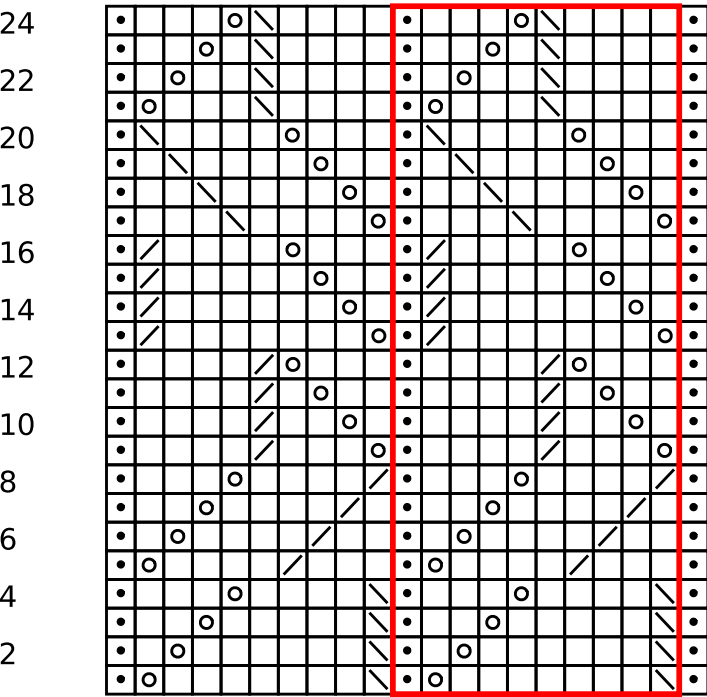

Foliage

Key

- ◻ knit on RS, purl on WS
- ◻ purl on RS, knit on WS
- ↘ k2tog
- ↙ ssk
- ◉ yo
- ◻ pattern repeat