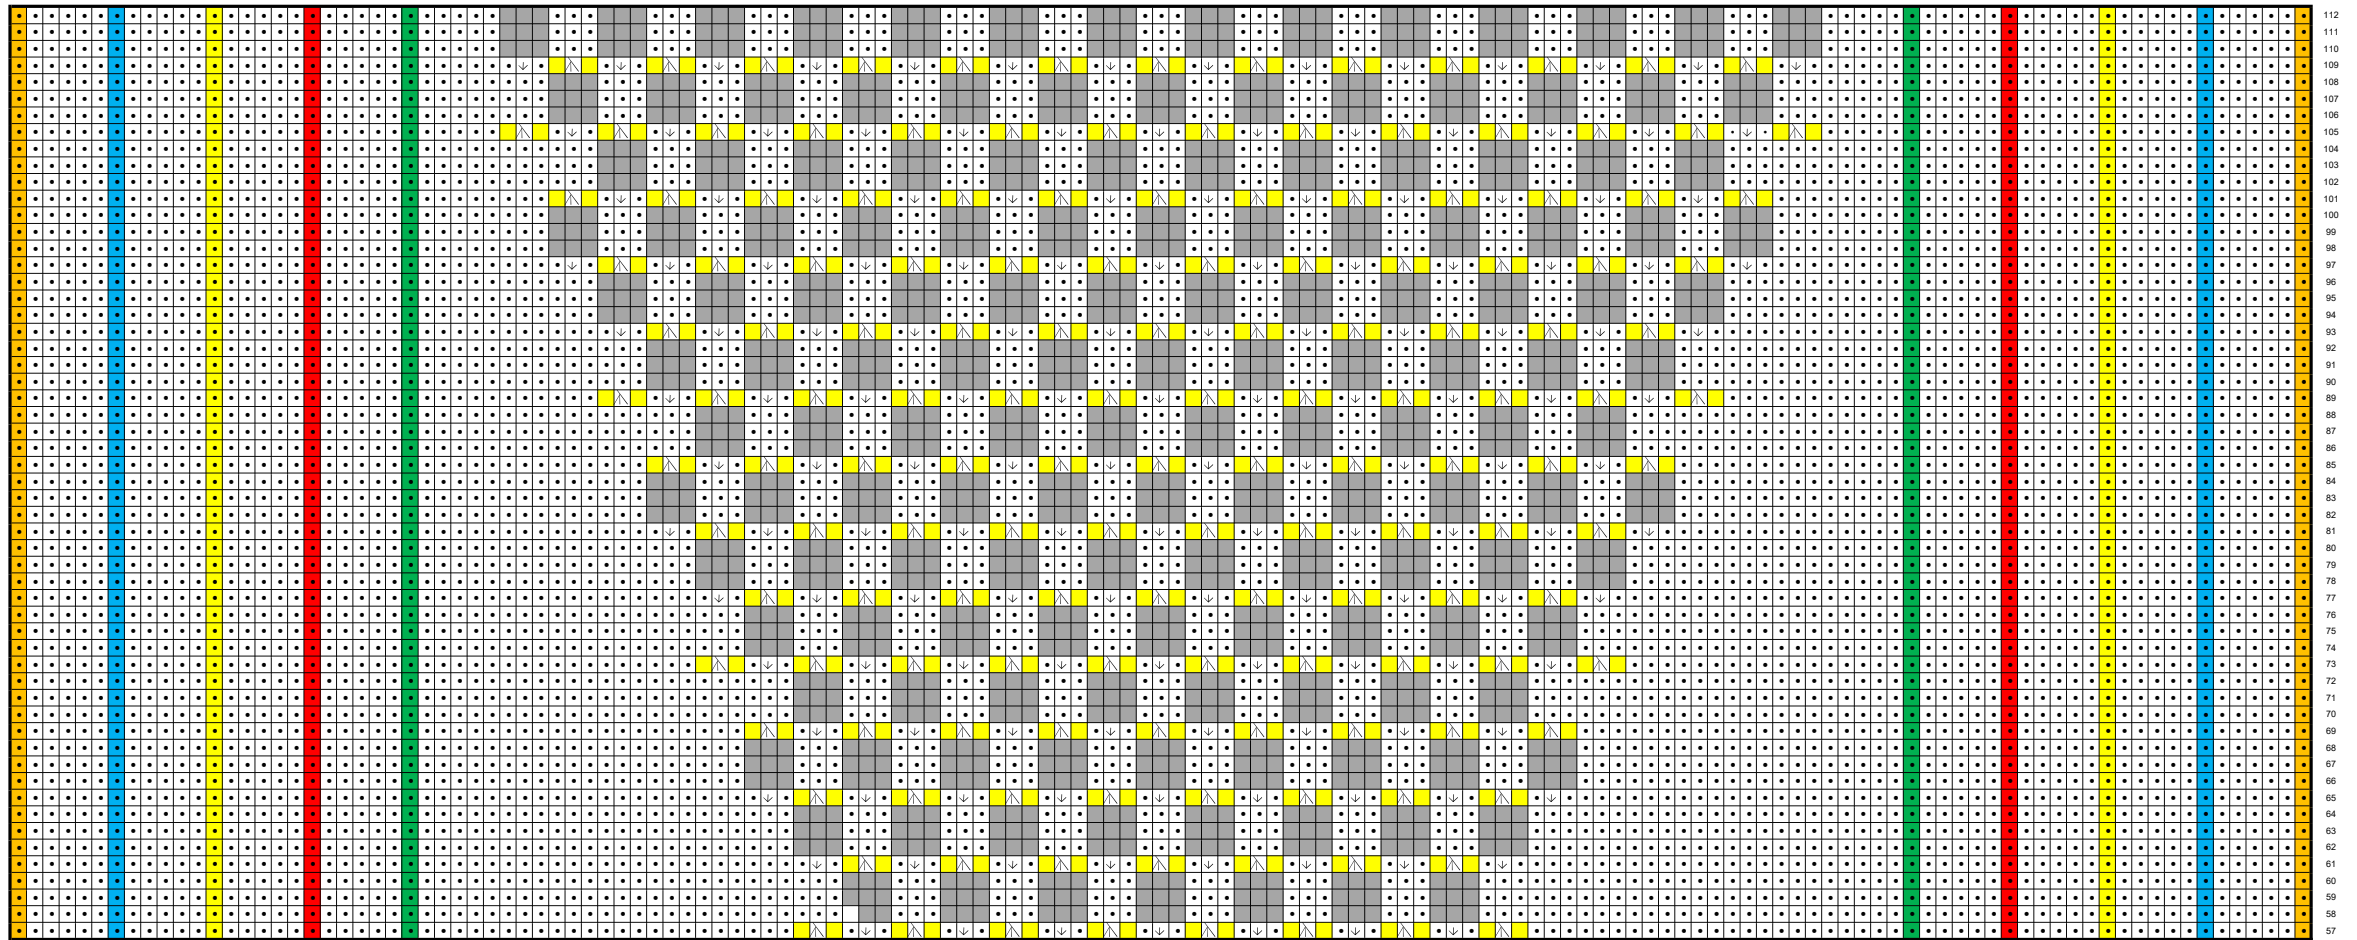

Hazelnut Sweater Chart 2

- Size 40.5"
- Size 44.75"
- Size 49"
- Size 53.5"
- Size 57.75"