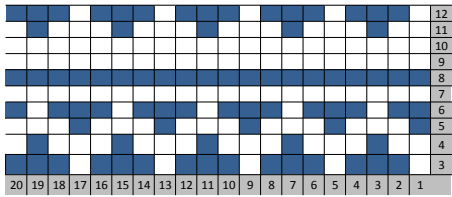

Thumb chart for both sizes

Chart key

<span style="display: inline-block; width: 10px; height: 10px; background-color: blue; border: 1px solid black;"></span> = MC	<span style="display: inline-block; width: 10px; height: 10px; border: 1px solid black; border-radius: 50%;"></span> = R = Right leaning backwards loop increase
<span style="display: inline-block; width: 10px; height: 10px; background-color: white; border: 1px solid black;"></span> = CC	<span style="display: inline-block; width: 10px; height: 10px; border: 1px solid black; border-radius: 50%;"></span> = L = Left leaning backwards loop increase

Medium hand chart

Large hand chart