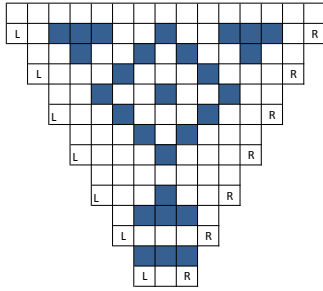

Thumb chart for both sizes

Chart key

<span style="display: inline-block; width: 10px; height: 10px; background-color: blue; border: 1px solid black;"></span> = MC	<span style="display: inline-block; width: 10px; height: 10px; border: 1px solid black; border-radius: 50%;"></span> = R = Right leaning backwards loop increase
<span style="display: inline-block; width: 10px; height: 10px; background-color: white; border: 1px solid black;"></span> = CC	<span style="display: inline-block; width: 10px; height: 10px; border: 1px solid black; border-radius: 50%;"></span> = L = Left leaning backwards loop increase

Medium hand chart

Large hand chart