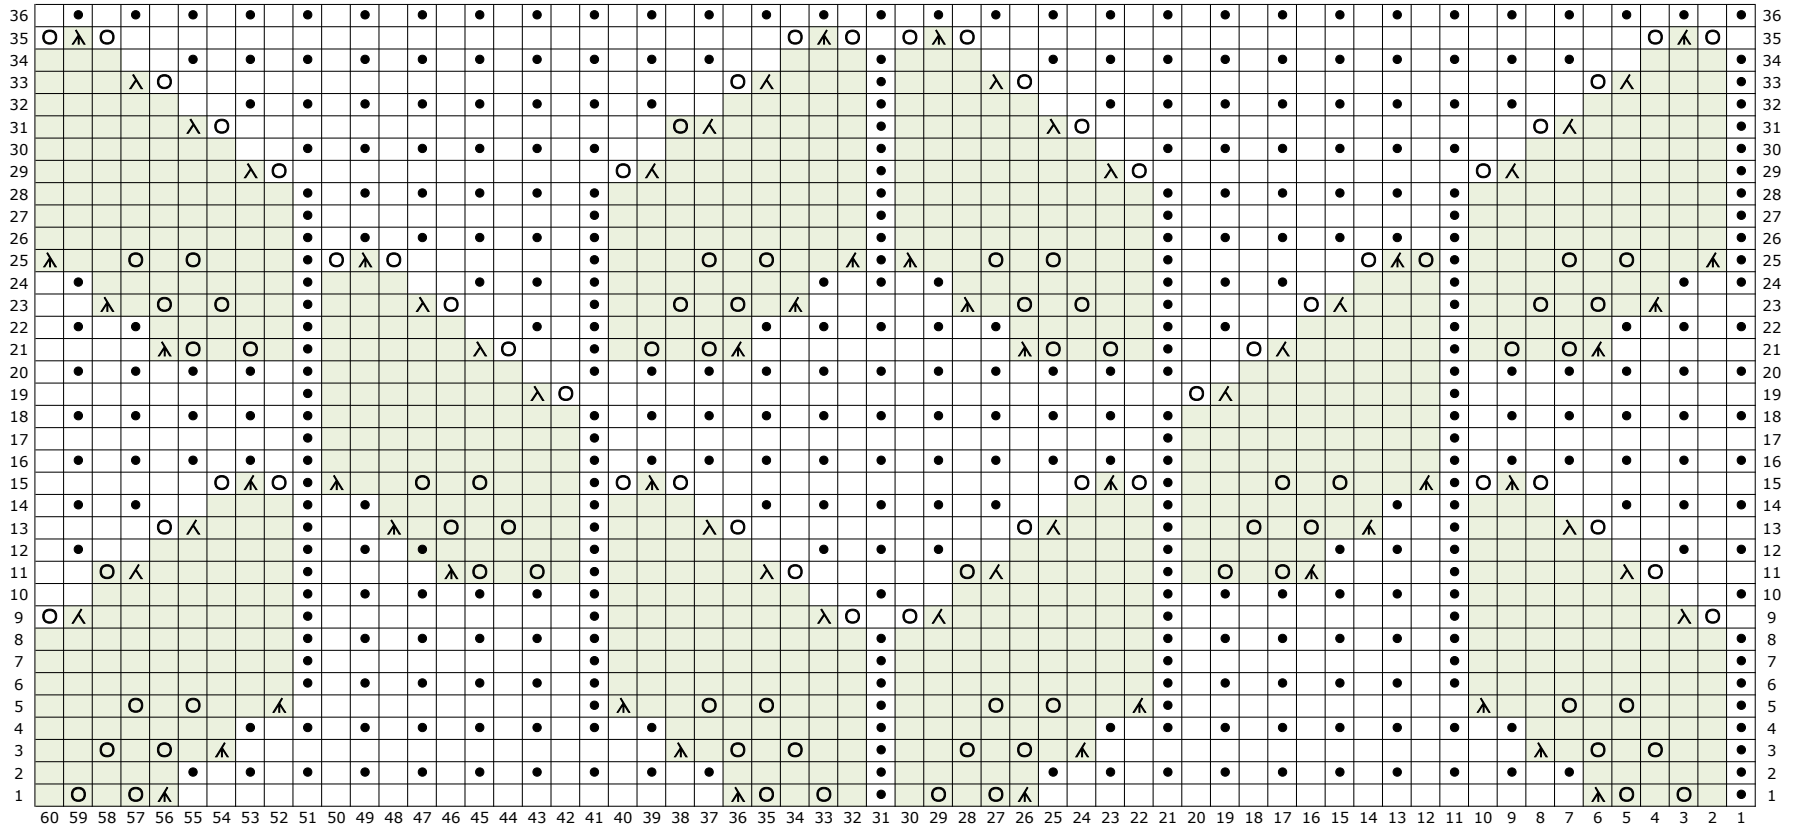

Lace Leaf Chart
60 sts over 36 rounds

- Knit on the RS, purl on the WS
- Purl on the RS, knit on the WS
- Λ K3tog
- Λ Sk2p
- Yarnover
- Λ K2tog
- Λ Ssk